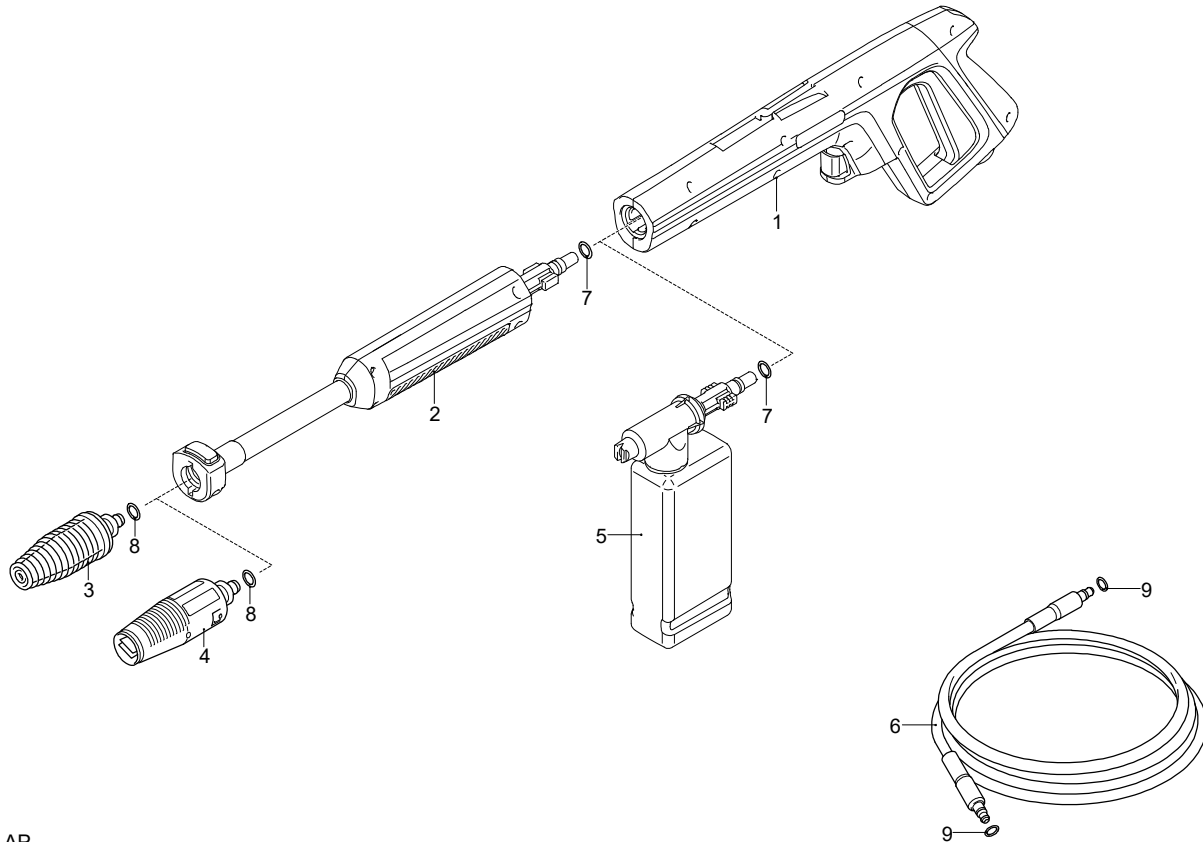

Validity	Pos.	Code	Description	Q
	1	4720090	Knob	1
	2	4720080	Handle	1
	3	4720110	Pipe	2
	4	4720120	Guide	2
	5	4720260	Guard	1
	6	4720130	Guard	1
	7	4720100	Hook	1
	8	4821020	Spring	1
	9	4820920	Guard	1
	10	4720160	Bracket	1
	11	4101680	Plate	2
	12	4102120	Support	2
	13	4720150	Bracket	1
	14	4101750	Hub pin	1
	15	4101660	Lever	1
	16	4101672	Knob	1

Model MPX 19 EHDS

Version:

Serial number:

Code: **14751**

30/01/2019

Validity	Pos.	Code	Description	Q
	1	4381483	Gun	1
	2	4381493	Extension	1
	3	4100800	Lance head	1
	4	4381820	Lance head	1
	5	4381500	Tank	1
	6	3500360	High pressure hose	1
	7	3083700	O-ring	2
	8	3083370	O-ring	2
	9	3083400	O-ring	2