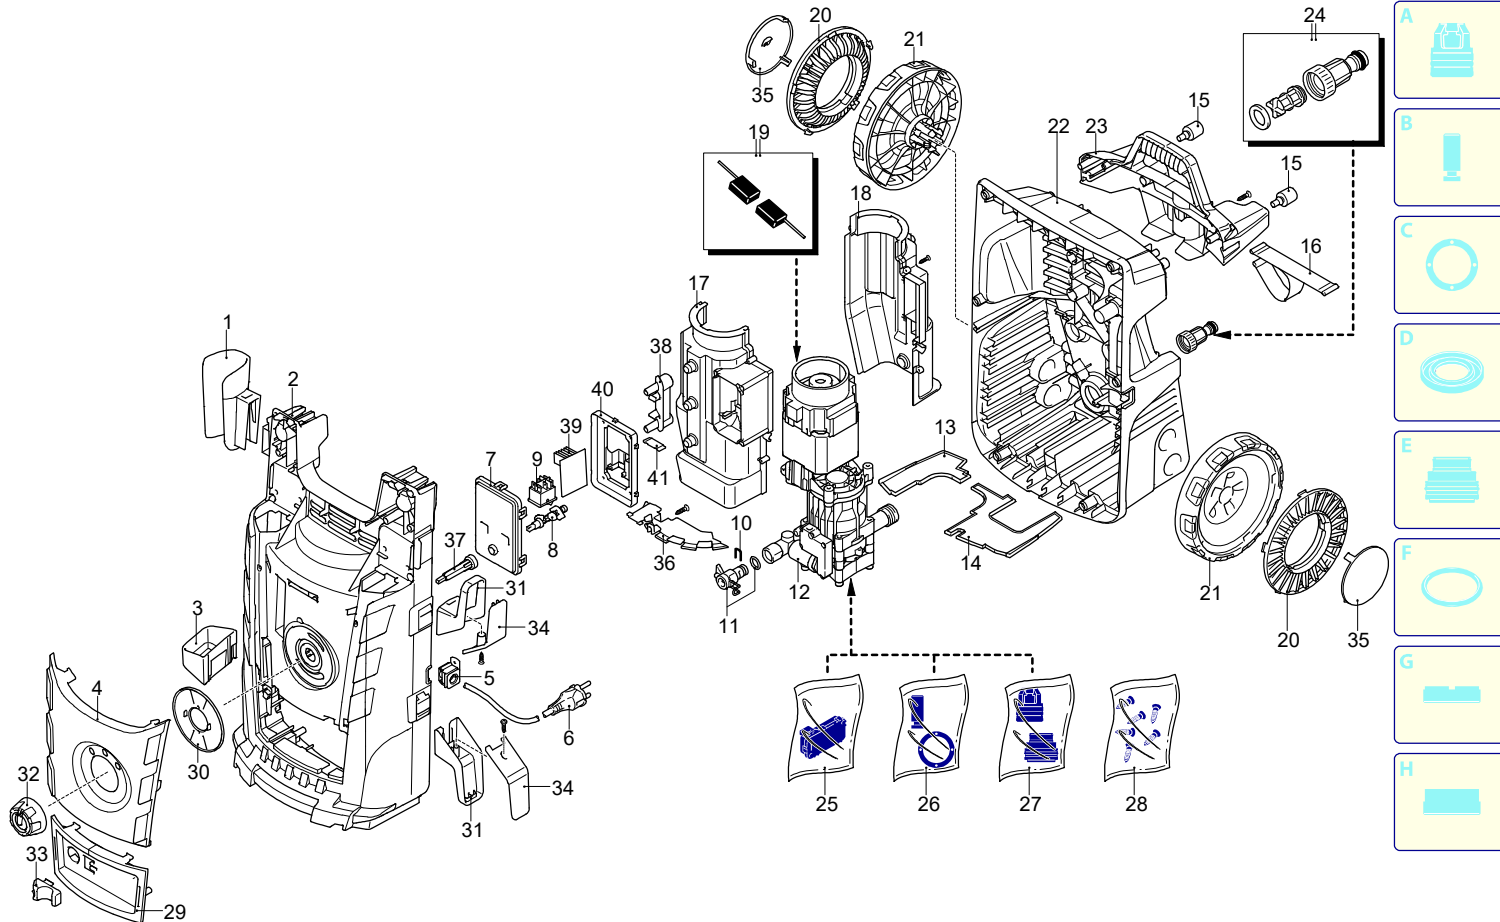

Model MPX 19 EHDS

Version:

Serial number:

Code: **14751**

30/01/2019

Validity	Pos.	Code	Description	Q
	1	4720630	Accessories carrier	1
	2	4720040	Casing	1
	3	3085230	Accessories carrier	1
	4	4720050	Guard	1
	5	3080580	Cable gland	1
	6	3082360	Cable	1
	7	4720490	Cover	1
	8	4720470	Pin	1
	9	4720610	Switch	1
	10	3500090	Fork	1
	11	4382480	Fitting	1
	12	4381460	Electric pump assembly	1
	13	4380590	Guard	1
	14	4380580	Guard	1
	15	2180330	Rubber foot	2
	16	4383270	Accessories carrier	1
	17	4380160	Conveyor	1
	18	4380170	Conveyor	1
	19	3082600	Brush kit for motor	1
	20	4720020	Guard	2
	21	4380610	Wheel	2
	22	4380960	Base	1
	23	4380990	Accessories carrier	1
	24	3082130	Water coupling kit	1
	25	3081280	TSS kit	1
	26	3081270	Piston + seals kit	1
	27	3081290	Valves + seals kit	1
	28	4381470	Screw kit	1
	29	4720060	Guard	1
	30	4720240	Plate	1
	31	4720520	Accessories carrier	2
	32	4720230	Knob	1
	33	4380394	Push-button	1
	34	4720510	Guard	2
	35	4720030	Plug	2
	36	4720190	Guard	1
	37	4720140	Hub pin	1
	38	4720250	Lock	1
	39	4720620	Board	1
	40	4720480	Support	1
	41	4720500	Spring	1

UN_CE_2532-AL

Model MPX 19 EHDS

Version:

Serial number:

Code: **14751**

30/01/2019

 220-240 V - 50/60 Hz

 schuko

Validity	Pos.	Code	Description	Q
	1	4720090	Knob	1
	2	4720080	Handle	1
	3	4720110	Pipe	2
	4	4720120	Guide	2
	5	4720260	Guard	1
	6	4720130	Guard	1
	7	4720100	Hook	1
	8	4821020	Spring	1
	9	4820920	Guard	1
	10	4720160	Bracket	1
	11	4101680	Plate	2
	12	4102120	Support	2
	13	4720150	Bracket	1
	14	4101750	Hub pin	1
	15	4101660	Lever	1
	16	4101672	Knob	1

Model MPX 19 EHDS

Version:

Serial number:

Code: **14751**

30/01/2019

Validity	Pos.	Code	Description	Q
	1	4381483	Gun	1
	2	4381493	Extension	1
	3	4100800	Lance head	1
	4	4381820	Lance head	1
	5	4381500	Tank	1
	6	3500360	High pressure hose	1
	7	3083700	O-ring	2
	8	3083370	O-ring	2
	9	3083400	O-ring	2