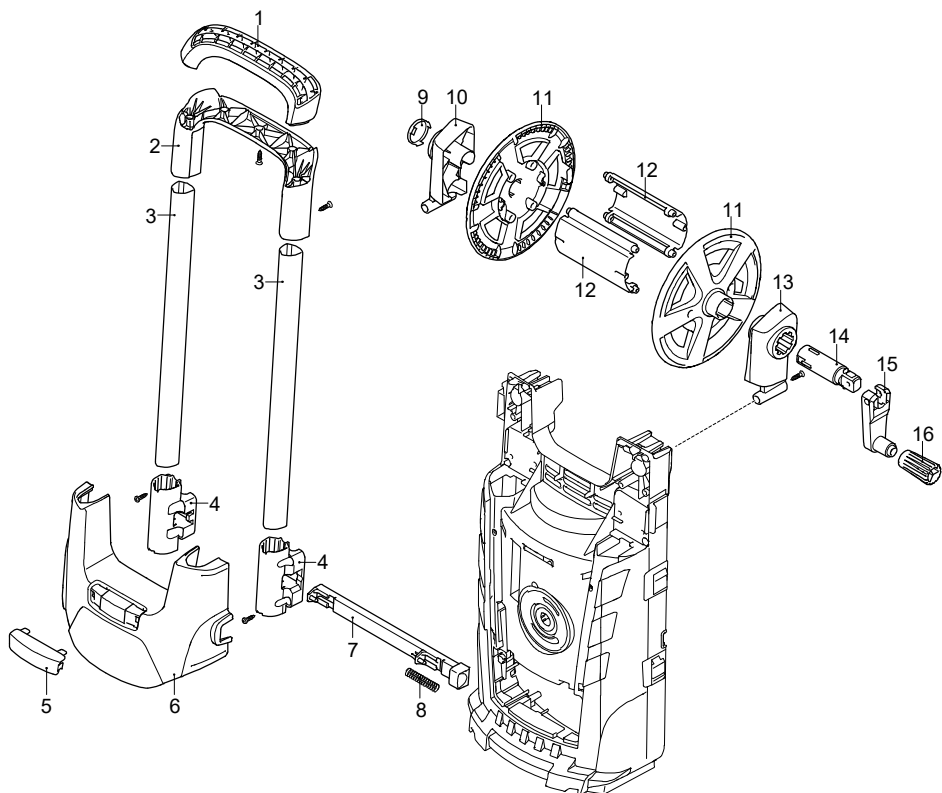

Model MPX 19 EHDS

Version:

Serial number:

Code: **14751**

30/01/2019

Validity	Pos.	Code	Description	Q
	1	4720630	Accessories carrier	1
	2	4720040	Casing	1
	3	3085230	Accessories carrier	1
	4	4720050	Guard	1
	5	3080580	Cable gland	1
	6	3082360	Cable	1
	7	4720490	Cover	1
	8	4720470	Pin	1
	9	4720610	Switch	1
	10	3500090	Fork	1
	11	4382480	Fitting	1
	12	4381460	Electric pump assembly	1
	13	4380590	Guard	1
	14	4380580	Guard	1
	15	2180330	Rubber foot	2
	16	4383270	Accessories carrier	1
	17	4380160	Conveyor	1
	18	4380170	Conveyor	1
	19	3082600	Brush kit for motor	1
	20	4720020	Guard	2
	21	4380610	Wheel	2
	22	4380960	Base	1
	23	4380990	Accessories carrier	1
	24	3082130	Water coupling kit	1
	25	3081280	TSS kit	1
	26	3081270	Piston + seals kit	1
	27	3081290	Valves + seals kit	1
	28	4381470	Screw kit	1
	29	4720060	Guard	1
	30	4720240	Plate	1
	31	4720520	Accessories carrier	2
	32	4720230	Knob	1
	33	4380394	Push-button	1
	34	4720510	Guard	2
	35	4720030	Plug	2
	36	4720190	Guard	1
	37	4720140	Hub pin	1
	38	4720250	Lock	1
	39	4720620	Board	1
	40	4720480	Support	1
	41	4720500	Spring	1

UN_CE_2532-AL

Model MPX 19 EHDS

Version:

Serial number:

Code: **14751**

30/01/2019

 220-240 V - 50/60 Hz

 schuko

Validity	Pos.	Code	Description	Q
	1	4720090	Knob	1
	2	4720080	Handle	1
	3	4720110	Pipe	2
	4	4720120	Guide	2
	5	4720260	Guard	1
	6	4720130	Guard	1
	7	4720100	Hook	1
	8	4821020	Spring	1
	9	4820920	Guard	1
	10	4720160	Bracket	1
	11	4101680	Plate	2
	12	4102120	Support	2
	13	4720150	Bracket	1
	14	4101750	Hub pin	1
	15	4101660	Lever	1
	16	4101672	Knob	1

Model MPX 19 EHDS

Version:

Serial number:

Code: **14751**

30/01/2019

Validity	Pos.	Code	Description	Q
	1	4381483	Gun	1
	2	4381493	Extension	1
	3	4100800	Lance head	1
	4	4381820	Lance head	1
	5	4381500	Tank	1
	6	3500360	High pressure hose	1
	7	3083700	O-ring	2
	8	3083370	O-ring	2
	9	3083400	O-ring	2