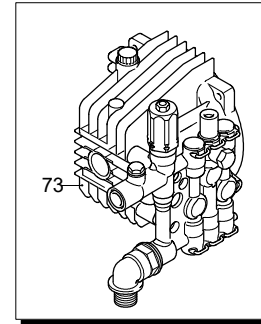

UN_CE_0981-CT

Model MPX 150 HL

Version:

Serial number:

Code: **24332**

29/03/2018

Validity	Pos.	Code	Description	Q
	1	1344970	O-ring	1
	2	3520370	Fitting	1
	3	2901060	Injector	1
	4	800560	O-ring	2
	5	1080091	Spring	1
	6	2901070	Shutter	1
	7	1460430	O-ring	1
	8	1344850	Head	1
	9	1349055	Valve	6
	10	1344770	Spacer	3
	11	1465720	O-ring	6
	12	1344800	Plug	5
	13	1344790	Fork	6
	14	850850	Screw	4
	15	620301	Plug	1
	16	2500280	Elbow	1
	17	1342701	Seat	1
	18	600180	O-ring	1
	19	1460151	Piston	1
	20	2021900	Piston	1
	21	1080190	O-ring	1
	22	600180	O-ring	1
	23	1080401	Ring	1
	24	820510	O-ring	1
	25	740290	O-ring	1
	26	1344870	Piston guide	1
	27	1343450	Wobble plate	1
	28	1460190	Spring	1
	29	1980220	Wobble plate	1
	30	2500550	Split pin	1
	31	1344881	Insert	1
	32	1980740	Plug	1
	33	1060120	Nut	1
	34	1345020	Plug	1
	35	620301	Plug	1
	36	1344890	Plug	1
	37	2560870	O-ring	1
	38	2460180	O-ring	3
	39	770260	O-ring	3
	40	1344750	Piston guide	3
	41	1260440	Water seal	3
	42	1344760	Ring	3
	43	1344050	Pump body	1
	44	1260050	Bushing	1
	45	1040710	O-ring	1
	46	1344060	Cover	1
	47	1260780	Screw	1
	48	880840	O-ring	1
	49	1343900	Plug	1
	50	880111	Key	1
	51	1341070	Bearing	1
	52	480890	Ring	1
	53	111120	Ring	1
	54	1341080	Ring	1
	55	1340060	Connecting-rod	3
	56	1340080	Pin	3
	57	1340070	Piston	3
	58	1260460	Oil seal	3
	59	600180	O-ring	3
	60	1341010	Plate	3
	61	1342740	Piston	3
	62	1341020	Washer	3

UN_CE_0974-CT

Model MPX 150 HL

Version:

Serial number:

Code: **24332**

29/03/2018

Validity	Pos.	Code	Description	Q
	63	850670	Screw	3
	64	1340170	Shaft	1
	65	1120680	O-ring	1
	66	600180	O-ring	1
	67	2022040	Pin	1
	68	2021630	Spring	1
	69	2021650	Washer	1
	70	1260820	O-ring	1
	71	1344830	Fitting	1
	72	42580	TSS Retrofit kit	1
	73	1349297	Pump assembly	1
	74	1349114	Head assembly	1
	75	42579	Valve kit adjustment	1
	76	3520360	Fitting	1
A		42566	Valve kit	1
B		2623	Piston kit	1
C		1876	Oil seal kit	1
D		42567	Water seal kit	1
F		42568	Gasket kit	1