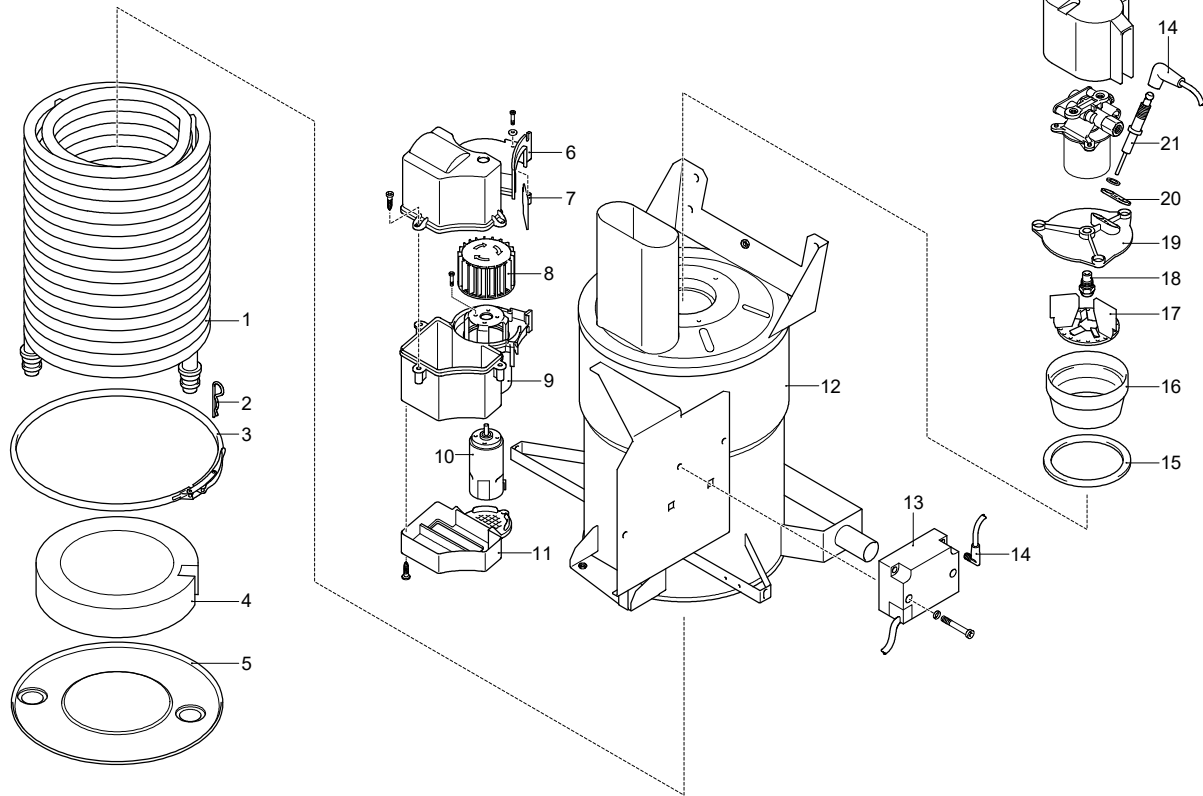

UN_CE_0974-CT

Model MPX 150 HL

Version:

Serial number:

Code: **24332**

29/03/2018

Validity	Pos.	Code	Description	Q
	63	850670	Screw	3
	64	1340170	Shaft	1
	65	1120680	O-ring	1
	66	600180	O-ring	1
	67	2022040	Pin	1
	68	2021630	Spring	1
	69	2021650	Washer	1
	70	1260820	O-ring	1
	71	1344830	Fitting	1
	72	42580	TSS Retrofit kit	1
	73	1349297	Pump assembly	1
	74	1349114	Head assembly	1
	75	42579	Valve kit adjustment	1
	76	3520360	Fitting	1
A		42566	Valve kit	1
B		2623	Piston kit	1
C		1876	Oil seal kit	1
D		42567	Water seal kit	1
F		42568	Gasket kit	1

UN_CE_0974-CT

29/03/2018

Model MPX 150 HL

Version:

Serial number:

Code: **24332**

Validity	Pos.	Code	Description	Q
	1	1260300	Fan	1
	2	1340350	Seal	1
	3	1260760	Screw	1
	4	1340320	Shield	1
	5	1340340	Bearing	1
	6	3523500	Connector	1
	7	1260490	Washer	1
	8	2020570	Screw	1
	9	1340780	Gasket	1
	10	1341831	Box	1
	11	1261560	Screw	4
	12	1261560	Screw	1
	13	1340280	Clamp	1
	14	1263520	Capacitor	1
	15	1342040	Fan cowling	1
	16	2029752	TSS box assembly	1
	17	2022201	Fork	1
	18	44534	Motor	1
	19	1340660	Gland	1
	20	1340640	Ring nut	2
	21	1340650	Gland	1
	22	1262400	Washer	1

Model MPX 150 HL

Version:

Serial number:

Code: **24332**

29/03/2018

Validity	Pos.	Code	Description	Q
	1	3520630	Pipe coil	1
	2	3520620	Pin	1
	3	3520610	Clamp	1
	4	3520600	Plate	1
	5	3520590	Plate	1
	6	3520330	Cover	1
	7	3520790	Valve	1
	8	3520800	Fan	1
	9	3520320	Box	1
	10	3520810	Motor	1
	11	3520310	Cover	1
	12	3523570	Boiler	1
	13	3520860	Transformer	1
	14	3520770	Cable	2
	15	3520650	Gasket	1
	16	3520660	Element	1
	17	3520670	Support	1
	18	3520680	Nozzle	1
	19	3520690	Flange	1
	20	3520710	Plate	1
	21	3520700	Electrode	2
	22	3520820	Cover	1