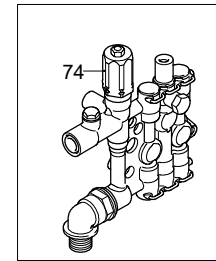

UN_CE_0981-CT

Model MPX 150 HL

Version:

Serial number:

Code: **24332**

29/03/2018

Validity	Pos.	Code	Description	Q
	1	1344970	O-ring	1
	2	3520370	Fitting	1
	3	2901060	Injector	1
	4	800560	O-ring	2
	5	1080091	Spring	1
	6	2901070	Shutter	1
	7	1460430	O-ring	1
	8	1344850	Head	1
	9	1349055	Valve	6
	10	1344770	Spacer	3
	11	1465720	O-ring	6
	12	1344800	Plug	5
	13	1344790	Fork	6
	14	850850	Screw	4
	15	620301	Plug	1
	16	2500280	Elbow	1
	17	1342701	Seat	1
	18	600180	O-ring	1
	19	1460151	Piston	1
	20	2021900	Piston	1
	21	1080190	O-ring	1
	22	600180	O-ring	1
	23	1080401	Ring	1
	24	820510	O-ring	1
	25	740290	O-ring	1
	26	1344870	Piston guide	1
	27	1343450	Wobble plate	1
	28	1460190	Spring	1
	29	1980220	Wobble plate	1
	30	2500550	Split pin	1
	31	1344881	Insert	1
	32	1980740	Plug	1
	33	1060120	Nut	1
	34	1345020	Plug	1
	35	620301	Plug	1
	36	1344890	Plug	1
	37	2560870	O-ring	1
	38	2460180	O-ring	3
	39	770260	O-ring	3
	40	1344750	Piston guide	3
	41	1260440	Water seal	3
	42	1344760	Ring	3
	43	1344050	Pump body	1
	44	1260050	Bushing	1
	45	1040710	O-ring	1
	46	1344060	Cover	1
	47	1260780	Screw	1
	48	880840	O-ring	1
	49	1343900	Plug	1
	50	880111	Key	1
	51	1341070	Bearing	1
	52	480890	Ring	1
	53	111120	Ring	1
	54	1341080	Ring	1
	55	1340060	Connecting-rod	3
	56	1340080	Pin	3
	57	1340070	Piston	3
	58	1260460	Oil seal	3
	59	600180	O-ring	3
	60	1341010	Plate	3
	61	1342740	Piston	3
	62	1341020	Washer	3

UN_CE_0974-CT

Model MPX 150 HL

Version:

Serial number:

Code: **24332**

29/03/2018

Validity	Pos.	Code	Description	Q
	63	850670	Screw	3
	64	1340170	Shaft	1
	65	1120680	O-ring	1
	66	600180	O-ring	1
	67	2022040	Pin	1
	68	2021630	Spring	1
	69	2021650	Washer	1
	70	1260820	O-ring	1
	71	1344830	Fitting	1
	72	42580	TSS Retrofit kit	1
	73	1349297	Pump assembly	1
	74	1349114	Head assembly	1
	75	42579	Valve kit adjustment	1
	76	3520360	Fitting	1
A		42566	Valve kit	1
B		2623	Piston kit	1
C		1876	Oil seal kit	1
D		42567	Water seal kit	1
F		42568	Gasket kit	1