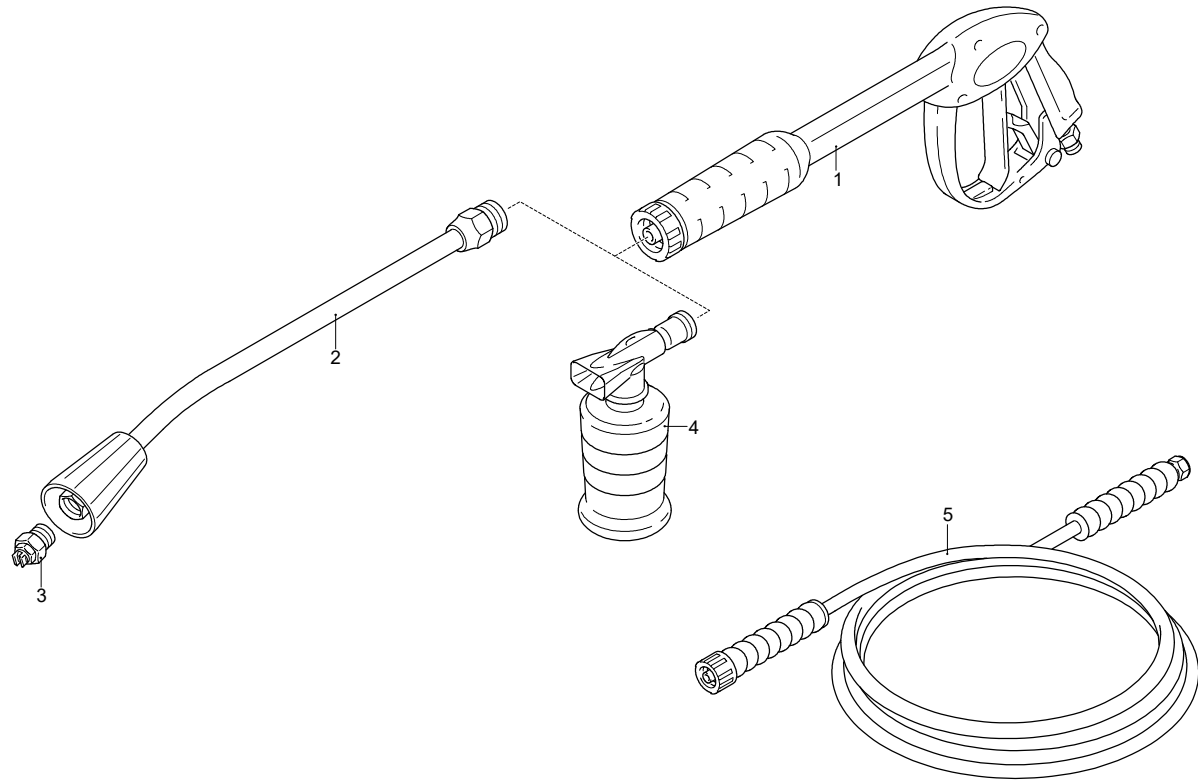

Validity	Pos.	Code	Description	Q
	1	41047	Gun	1
	2	50690	Lance	1
	3	3104	Nozzle	1
	4	40320	Tank	1
	5	3520550	High pressure hose	1