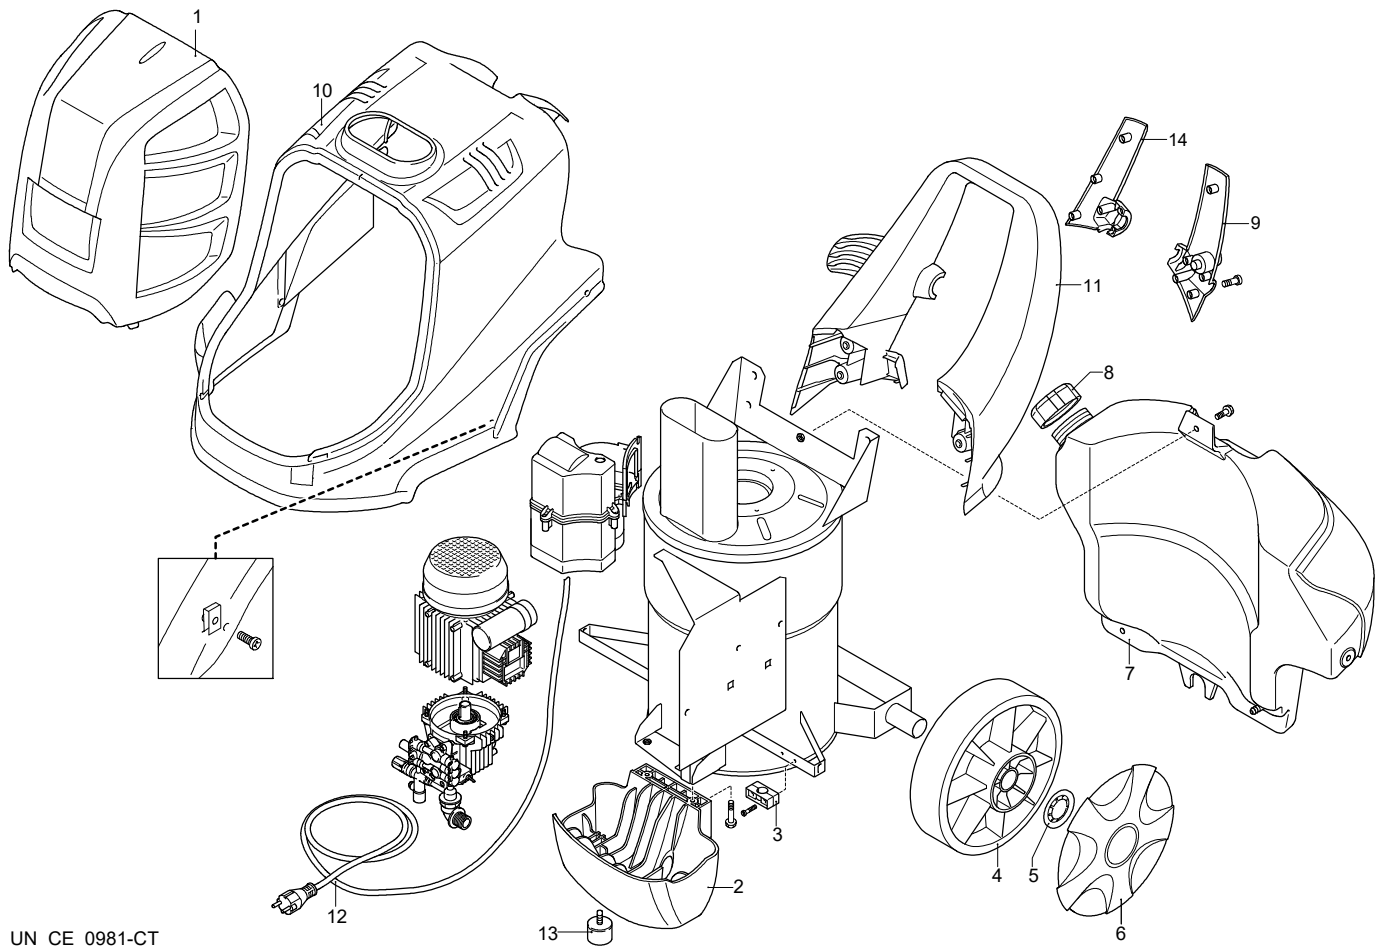

Model MPX 150 HL

Version:

Serial number:

Code: **24332**

29/03/2018

Validity	Pos.	Code	Description	Q
	1	3520090	Casing	1
	2	3520520	Foot	1
	3	3520260	Gland	1
	4	3520230	Wheel	2
	5	3520240	Washer	2
	6	3520252	Guard	2
	7	3520170	Tank	1
	8	3520180	Plug	1
	9	3520210	Support	1
	10	3520080	Black casing	1
	11	3520190	Handle	1
	12	3520870	Cable	1
	13	3523560	Vibration damper	1
	14	3520200	Support	1

UN_CE_0981-CT