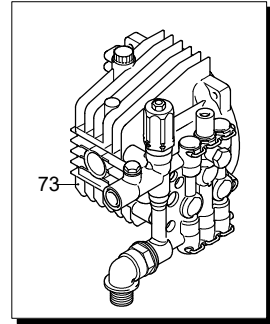

UN_CE_0981-CT

Model MPX 150 HL

Version:

Serial number:

Code: **24332**

29/03/2018

Validity	Pos.	Code	Description	Q
	1	1344970	O-ring	1
	2	3520370	Fitting	1
	3	2901060	Injector	1
	4	800560	O-ring	2
	5	1080091	Spring	1
	6	2901070	Shutter	1
	7	1460430	O-ring	1
	8	1344850	Head	1
	9	1349055	Valve	6
	10	1344770	Spacer	3
	11	1465720	O-ring	6
	12	1344800	Plug	5
	13	1344790	Fork	6
	14	850850	Screw	4
	15	620301	Plug	1
	16	2500280	Elbow	1
	17	1342701	Seat	1
	18	600180	O-ring	1
	19	1460151	Piston	1
	20	2021900	Piston	1
	21	1080190	O-ring	1
	22	600180	O-ring	1
	23	1080401	Ring	1
	24	820510	O-ring	1
	25	740290	O-ring	1
	26	1344870	Piston guide	1
	27	1343450	Wobble plate	1
	28	1460190	Spring	1
	29	1980220	Wobble plate	1
	30	2500550	Split pin	1
	31	1344881	Insert	1
	32	1980740	Plug	1
	33	1060120	Nut	1
	34	1345020	Plug	1
	35	620301	Plug	1
	36	1344890	Plug	1
	37	2560870	O-ring	1
	38	2460180	O-ring	3
	39	770260	O-ring	3
	40	1344750	Piston guide	3
	41	1260440	Water seal	3
	42	1344760	Ring	3
	43	1344050	Pump body	1
	44	1260050	Bushing	1
	45	1040710	O-ring	1
	46	1344060	Cover	1
	47	1260780	Screw	1
	48	880840	O-ring	1
	49	1343900	Plug	1
	50	880111	Key	1
	51	1341070	Bearing	1
	52	480890	Ring	1
	53	111120	Ring	1
	54	1341080	Ring	1
	55	1340060	Connecting-rod	3
	56	1340080	Pin	3
	57	1340070	Piston	3
	58	1260460	Oil seal	3
	59	600180	O-ring	3
	60	1341010	Plate	3
	61	1342740	Piston	3
	62	1341020	Washer	3

UN_CE_0974-CT

Model MPX 150 HL

Version:

Serial number:

Code: **24332**

29/03/2018

Validity	Pos.	Code	Description	Q
	63	850670	Screw	3
	64	1340170	Shaft	1
	65	1120680	O-ring	1
	66	600180	O-ring	1
	67	2022040	Pin	1
	68	2021630	Spring	1
	69	2021650	Washer	1
	70	1260820	O-ring	1
	71	1344830	Fitting	1
	72	42580	TSS Retrofit kit	1
	73	1349297	Pump assembly	1
	74	1349114	Head assembly	1
	75	42579	Valve kit adjustment	1
	76	3520360	Fitting	1
A		42566	Valve kit	1
B		2623	Piston kit	1
C		1876	Oil seal kit	1
D		42567	Water seal kit	1
F		42568	Gasket kit	1