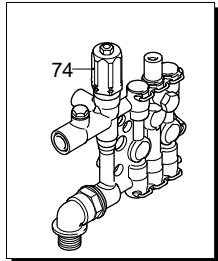

UN_CE_0981-CT

Model MPX 150 HL

Version:

Serial number:

Code: **24332**

29/03/2018

Validity	Pos.	Code	Description	Q
	1	1344970	O-ring	1
	2	3520370	Fitting	1
	3	2901060	Injector	1
	4	800560	O-ring	2
	5	1080091	Spring	1
	6	2901070	Shutter	1
	7	1460430	O-ring	1
	8	1344850	Head	1
	9	1349055	Valve	6
	10	1344770	Spacer	3
	11	1465720	O-ring	6
	12	1344800	Plug	5
	13	1344790	Fork	6
	14	850850	Screw	4
	15	620301	Plug	1
	16	2500280	Elbow	1
	17	1342701	Seat	1
	18	600180	O-ring	1
	19	1460151	Piston	1
	20	2021900	Piston	1
	21	1080190	O-ring	1
	22	600180	O-ring	1
	23	1080401	Ring	1
	24	820510	O-ring	1
	25	740290	O-ring	1
	26	1344870	Piston guide	1
	27	1343450	Wobble plate	1
	28	1460190	Spring	1
	29	1980220	Wobble plate	1
	30	2500550	Split pin	1
	31	1344881	Insert	1
	32	1980740	Plug	1
	33	1060120	Nut	1
	34	1345020	Plug	1
	35	620301	Plug	1
	36	1344890	Plug	1
	37	2560870	O-ring	1
	38	2460180	O-ring	3
	39	770260	O-ring	3
	40	1344750	Piston guide	3
	41	1260440	Water seal	3
	42	1344760	Ring	3
	43	1344050	Pump body	1
	44	1260050	Bushing	1
	45	1040710	O-ring	1
	46	1344060	Cover	1
	47	1260780	Screw	1
	48	880840	O-ring	1
	49	1343900	Plug	1
	50	880111	Key	1
	51	1341070	Bearing	1
	52	480890	Ring	1
	53	111120	Ring	1
	54	1341080	Ring	1
	55	1340060	Connecting-rod	3
	56	1340080	Pin	3
	57	1340070	Piston	3
	58	1260460	Oil seal	3
	59	600180	O-ring	3
	60	1341010	Plate	3
	61	1342740	Piston	3
	62	1341020	Washer	3

UN_CE_0974-CT

Model MPX 150 HL

Version:

Serial number:

Code: **24332**

29/03/2018

Validity	Pos.	Code	Description	Q
	63	850670	Screw	3
	64	1340170	Shaft	1
	65	1120680	O-ring	1
	66	600180	O-ring	1
	67	2022040	Pin	1
	68	2021630	Spring	1
	69	2021650	Washer	1
	70	1260820	O-ring	1
	71	1344830	Fitting	1
	72	42580	TSS Retrofit kit	1
	73	1349297	Pump assembly	1
	74	1349114	Head assembly	1
	75	42579	Valve kit adjustment	1
	76	3520360	Fitting	1
A		42566	Valve kit	1
B		2623	Piston kit	1
C		1876	Oil seal kit	1
D		42567	Water seal kit	1
F		42568	Gasket kit	1