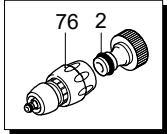

UN_CE_0981-CT

Model MPX 150 HL

Version:

Serial number:

Code: **24332**

29/03/2018

Validity	Pos.	Code	Description	Q
	1	1344970	O-ring	1
	2	3520370	Fitting	1
	3	2901060	Injector	1
	4	800560	O-ring	2
	5	1080091	Spring	1
	6	2901070	Shutter	1
	7	1460430	O-ring	1
	8	1344850	Head	1
	9	1349055	Valve	6
	10	1344770	Spacer	3
	11	1465720	O-ring	6
	12	1344800	Plug	5
	13	1344790	Fork	6
	14	850850	Screw	4
	15	620301	Plug	1
	16	2500280	Elbow	1
	17	1342701	Seat	1
	18	600180	O-ring	1
	19	1460151	Piston	1
	20	2021900	Piston	1
	21	1080190	O-ring	1
	22	600180	O-ring	1
	23	1080401	Ring	1
	24	820510	O-ring	1
	25	740290	O-ring	1
	26	1344870	Piston guide	1
	27	1343450	Wobble plate	1
	28	1460190	Spring	1
	29	1980220	Wobble plate	1
	30	2500550	Split pin	1
	31	1344881	Insert	1
	32	1980740	Plug	1
	33	1060120	Nut	1
	34	1345020	Plug	1
	35	620301	Plug	1
	36	1344890	Plug	1
	37	2560870	O-ring	1
	38	2460180	O-ring	3
	39	770260	O-ring	3
	40	1344750	Piston guide	3
	41	1260440	Water seal	3
	42	1344760	Ring	3
	43	1344050	Pump body	1
	44	1260050	Bushing	1
	45	1040710	O-ring	1
	46	1344060	Cover	1
	47	1260780	Screw	1
	48	880840	O-ring	1
	49	1343900	Plug	1
	50	880111	Key	1
	51	1341070	Bearing	1
	52	480890	Ring	1
	53	111120	Ring	1
	54	1341080	Ring	1
	55	1340060	Connecting-rod	3
	56	1340080	Pin	3
	57	1340070	Piston	3
	58	1260460	Oil seal	3
	59	600180	O-ring	3
	60	1341010	Plate	3
	61	1342740	Piston	3
	62	1341020	Washer	3

UN_CE_0974-CT

Model MPX 150 HL

Version:

Serial number:

Code: **24332**

29/03/2018

Validity	Pos.	Code	Description	Q
	63	850670	Screw	3
	64	1340170	Shaft	1
	65	1120680	O-ring	1
	66	600180	O-ring	1
	67	2022040	Pin	1
	68	2021630	Spring	1
	69	2021650	Washer	1
	70	1260820	O-ring	1
	71	1344830	Fitting	1
	72	42580	TSS Retrofit kit	1
	73	1349297	Pump assembly	1
	74	1349114	Head assembly	1
	75	42579	Valve kit adjustment	1
	76	3520360	Fitting	1
A		42566	Valve kit	1
B		2623	Piston kit	1
C		1876	Oil seal kit	1
D		42567	Water seal kit	1
F		42568	Gasket kit	1