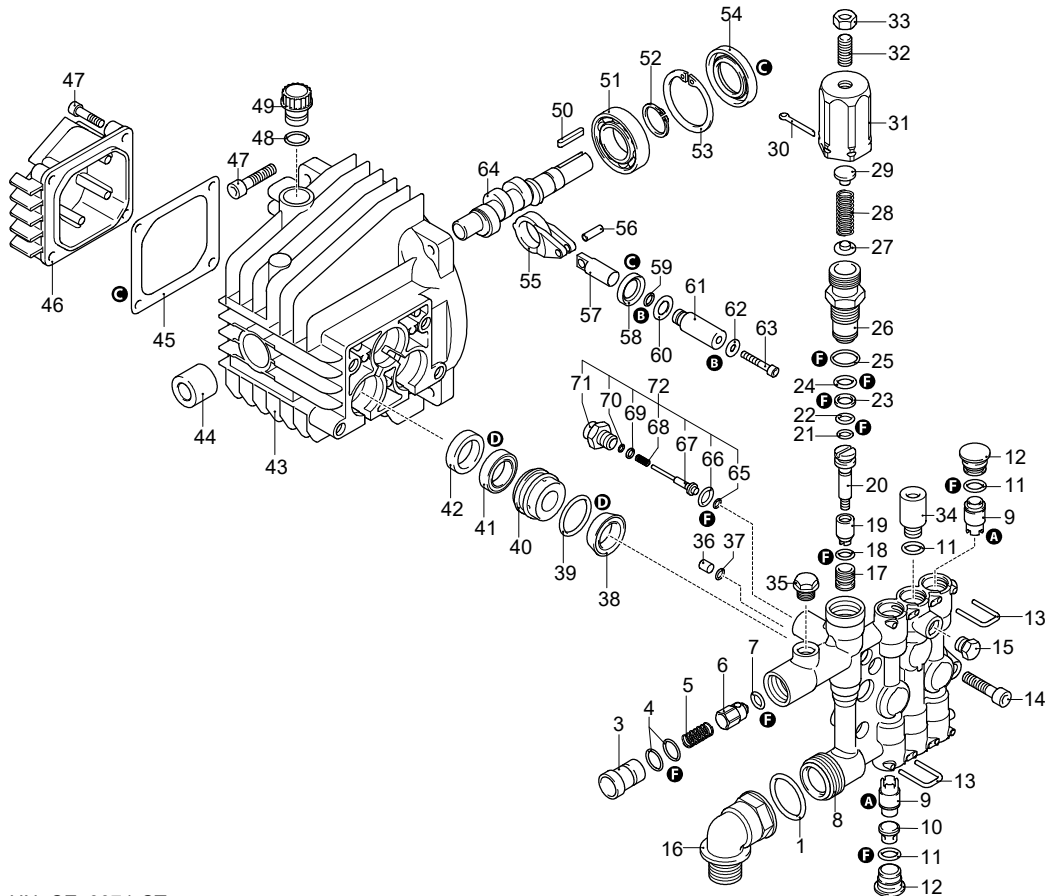

UN_CE_0981-CT

Model MPX 150 HL

Version:

Serial number:

Code: **24332**

29/03/2018

Validity	Pos.	Code	Description	Q
	1	1344970	O-ring	1
	2	3520370	Fitting	1
	3	2901060	Injector	1
	4	800560	O-ring	2
	5	1080091	Spring	1
	6	2901070	Shutter	1
	7	1460430	O-ring	1
	8	1344850	Head	1
	9	1349055	Valve	6
	10	1344770	Spacer	3
	11	1465720	O-ring	6
	12	1344800	Plug	5
	13	1344790	Fork	6
	14	850850	Screw	4
	15	620301	Plug	1
	16	2500280	Elbow	1
	17	1342701	Seat	1
	18	600180	O-ring	1
	19	1460151	Piston	1
	20	2021900	Piston	1
	21	1080190	O-ring	1
	22	600180	O-ring	1
	23	1080401	Ring	1
	24	820510	O-ring	1
	25	740290	O-ring	1
	26	1344870	Piston guide	1
	27	1343450	Wobble plate	1
	28	1460190	Spring	1
	29	1980220	Wobble plate	1
	30	2500550	Split pin	1
	31	1344881	Insert	1
	32	1980740	Plug	1
	33	1060120	Nut	1
	34	1345020	Plug	1
	35	620301	Plug	1
	36	1344890	Plug	1
	37	2560870	O-ring	1
	38	2460180	O-ring	3
	39	770260	O-ring	3
	40	1344750	Piston guide	3
	41	1260440	Water seal	3
	42	1344760	Ring	3
	43	1344050	Pump body	1
	44	1260050	Bushing	1
	45	1040710	O-ring	1
	46	1344060	Cover	1
	47	1260780	Screw	1
	48	880840	O-ring	1
	49	1343900	Plug	1
	50	880111	Key	1
	51	1341070	Bearing	1
	52	480890	Ring	1
	53	111120	Ring	1
	54	1341080	Ring	1
	55	1340060	Connecting-rod	3
	56	1340080	Pin	3
	57	1340070	Piston	3
	58	1260460	Oil seal	3
	59	600180	O-ring	3
	60	1341010	Plate	3
	61	1342740	Piston	3
	62	1341020	Washer	3

UN_CE_0974-CT

Model MPX 150 HL

Version:

Serial number:

Code: **24332**

29/03/2018

Validity	Pos.	Code	Description	Q
	63	850670	Screw	3
	64	1340170	Shaft	1
	65	1120680	O-ring	1
	66	600180	O-ring	1
	67	2022040	Pin	1
	68	2021630	Spring	1
	69	2021650	Washer	1
	70	1260820	O-ring	1
	71	1344830	Fitting	1
	72	42580	TSS Retrofit kit	1
	73	1349297	Pump assembly	1
	74	1349114	Head assembly	1
	75	42579	Valve kit adjustment	1
	76	3520360	Fitting	1
A		42566	Valve kit	1
B		2623	Piston kit	1
C		1876	Oil seal kit	1
D		42567	Water seal kit	1
F		42568	Gasket kit	1