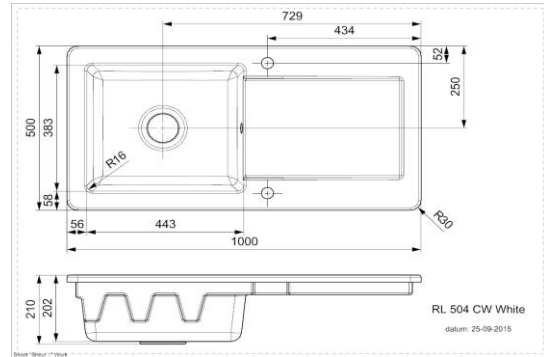

## Product Specification Sheet

UK Product Code

RL504CW

Cross Reference Code

5770C003-7202

None needed for fitting product

Waste Specifications

90mm Basket strainer waste

Overflow

Yes

Tap Hole Cover

N/A

Tap Hole Size

1000 x 500 x 210

Bowl Dimensions (mm)

443 x 383 x 202

Half Bowl Dimensions (mm)

N/A

Cut Out Size (mm)

980 X 480

Product Weight (kg)

31

Packed Weight (kg)

33.46

Packed Dimensions (mm)

1060 x 590 x 240

To Fit Cabinet

600+

**Other Information**