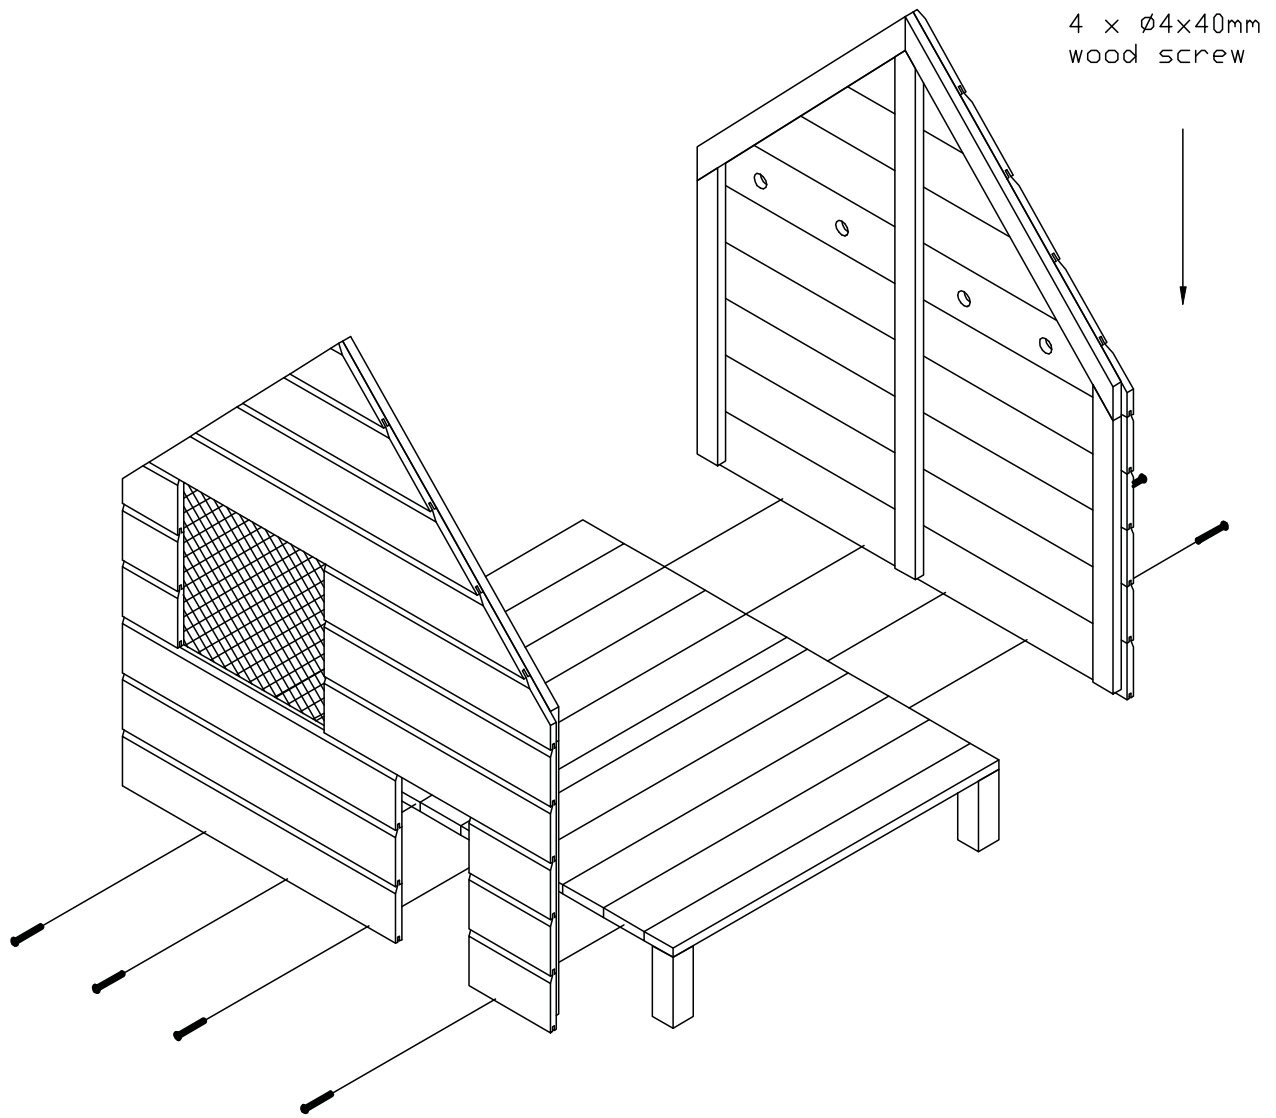

4 x Ø4x40mm
wood screw

4 x Ø4x40mm
wood screw

Article:

Chicken coop Lakervelder

Article nr:

26.0066

Last modified:

03.03.2011

Page:

3/11