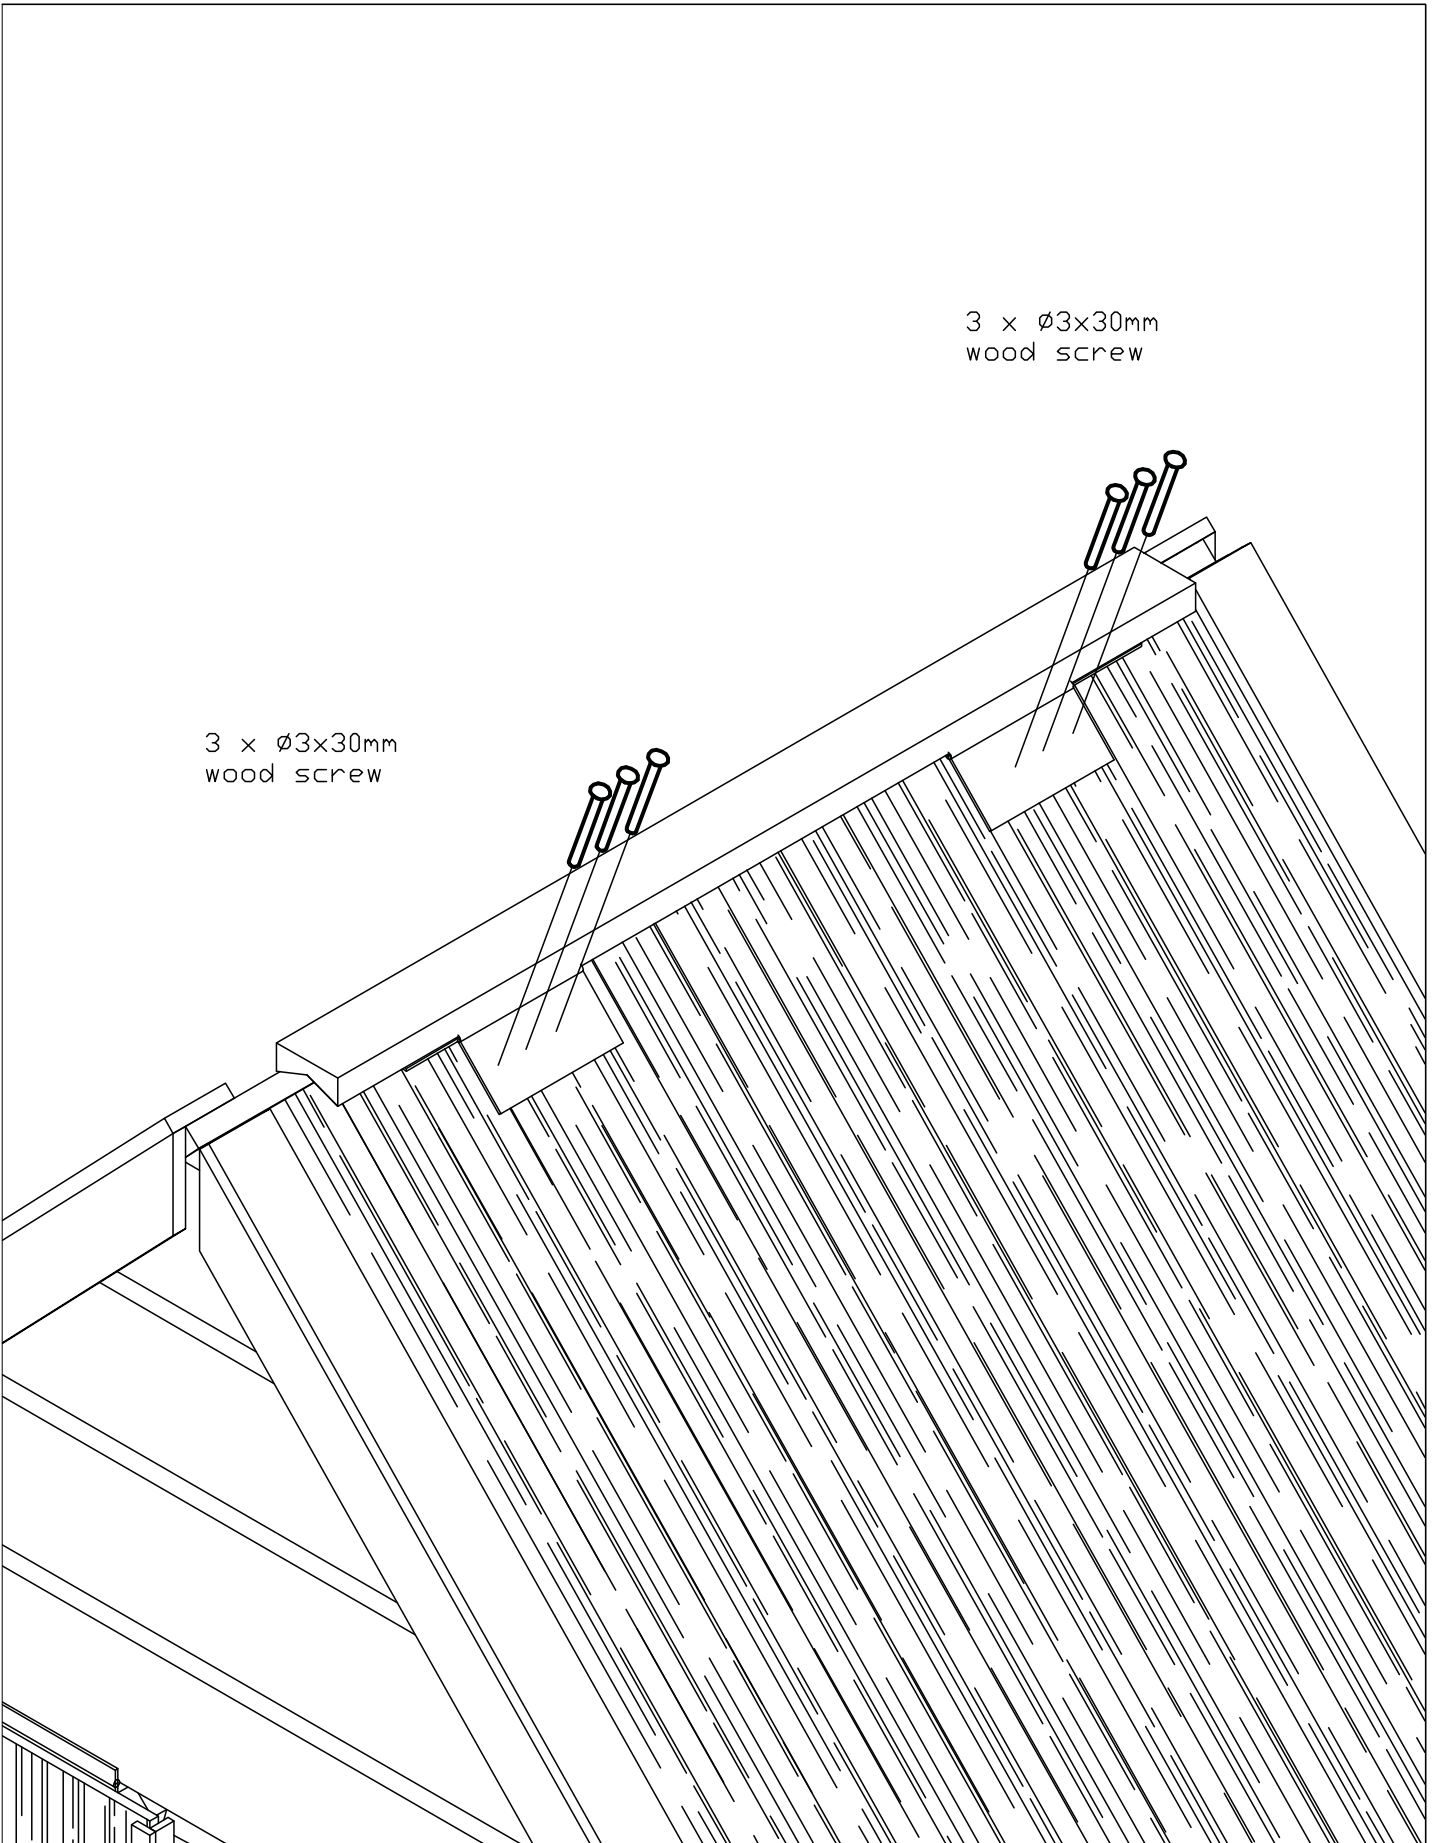

3 x $\varnothing$ 3x30mm
wood screw

3 x $\varnothing$ 3x30mm
wood screw

Article:

Chicken coop Lakervelder

Article nr:

26.0066

Last modified:

03.03.2011

Page:

11/11