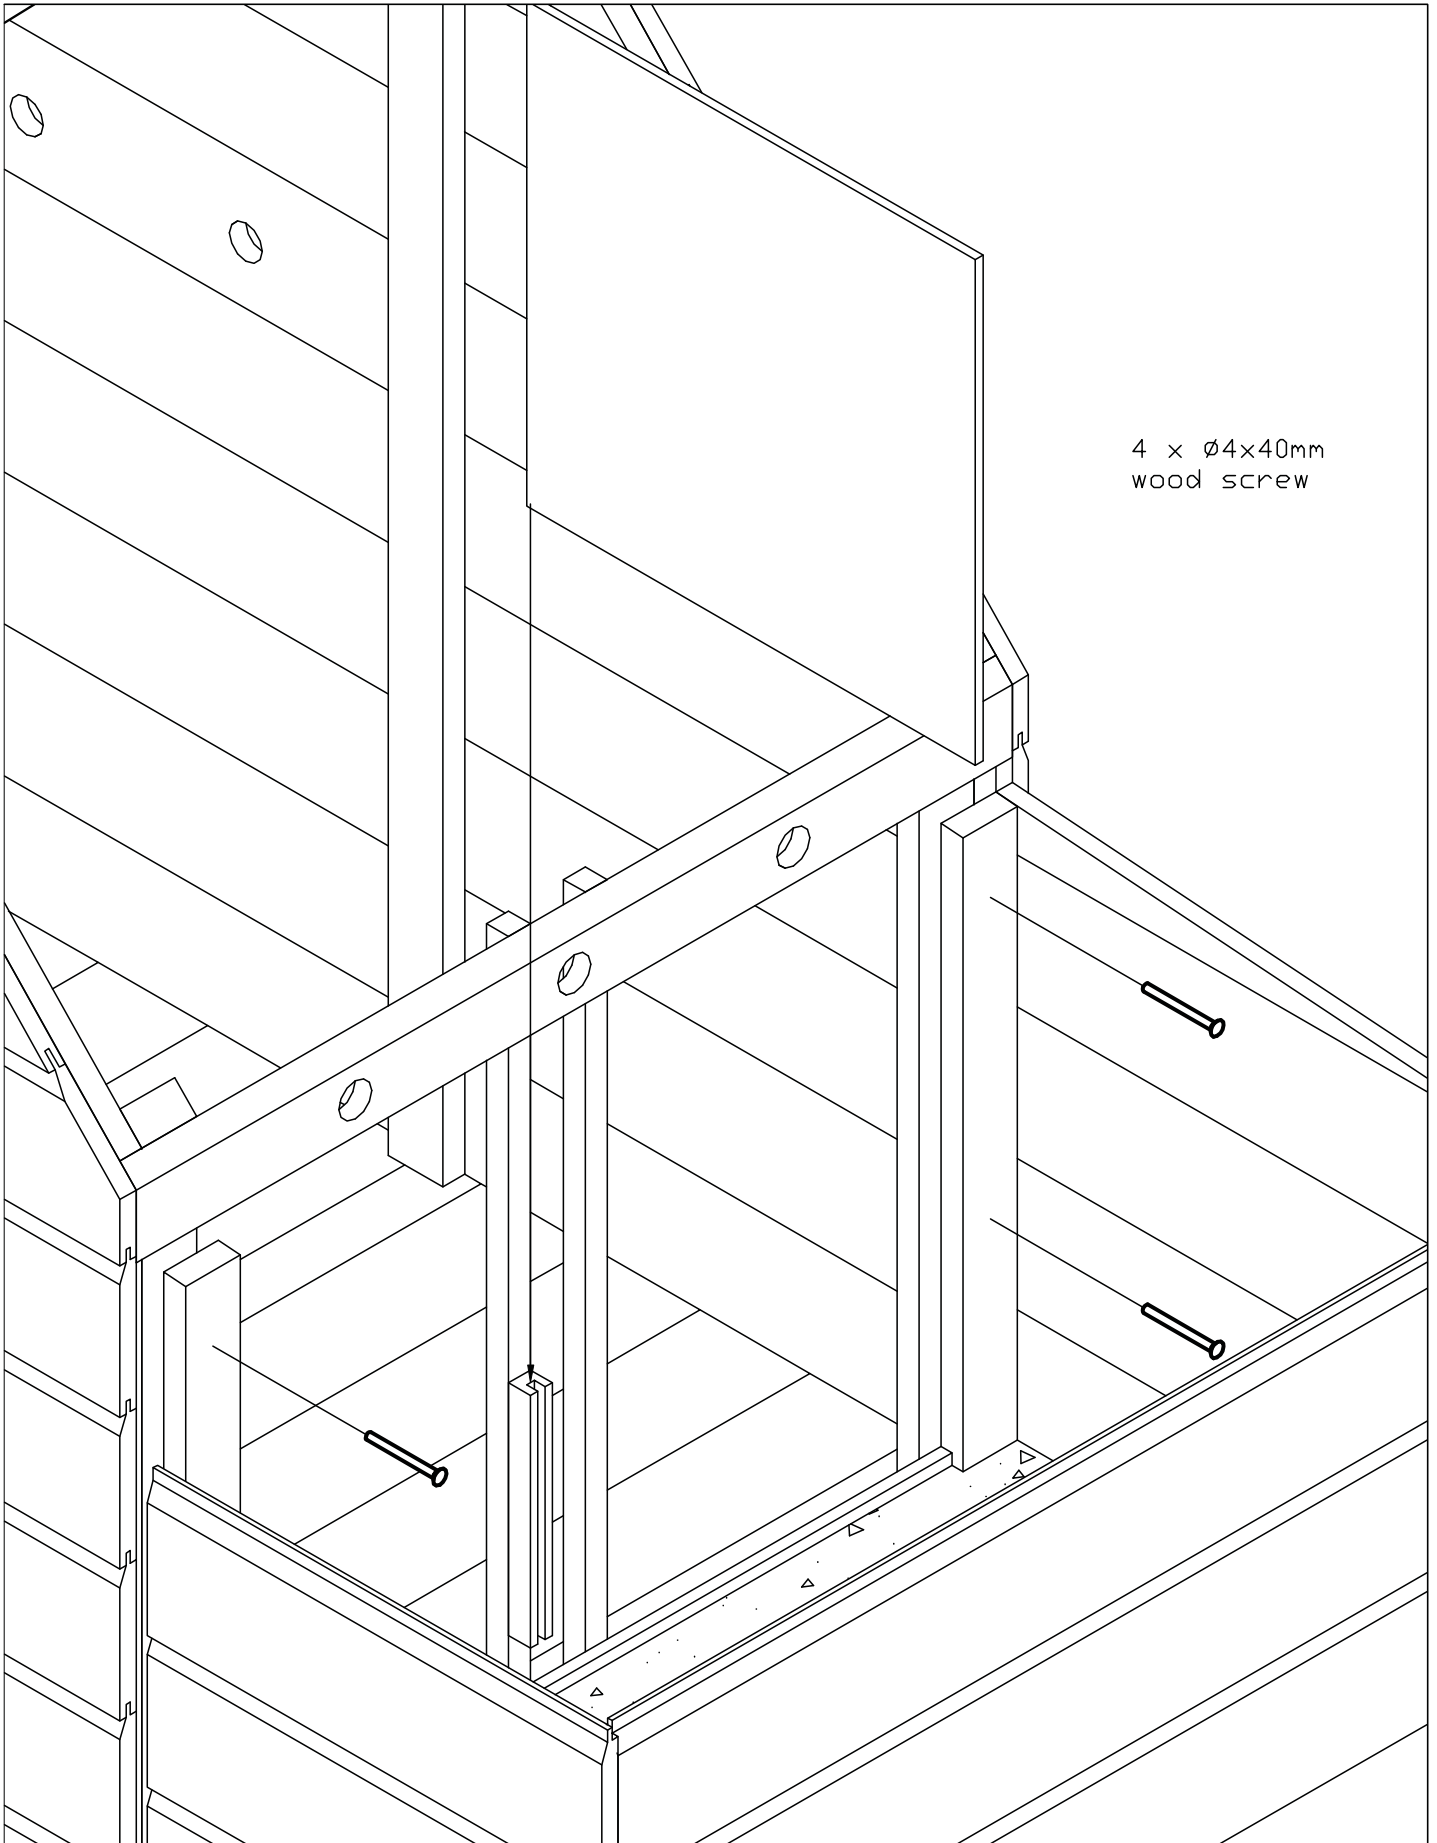

Article:

Chicken coop Lakervelder

Article nr:

26.0066

Last modified:

03.03.2011

Page:

7/11