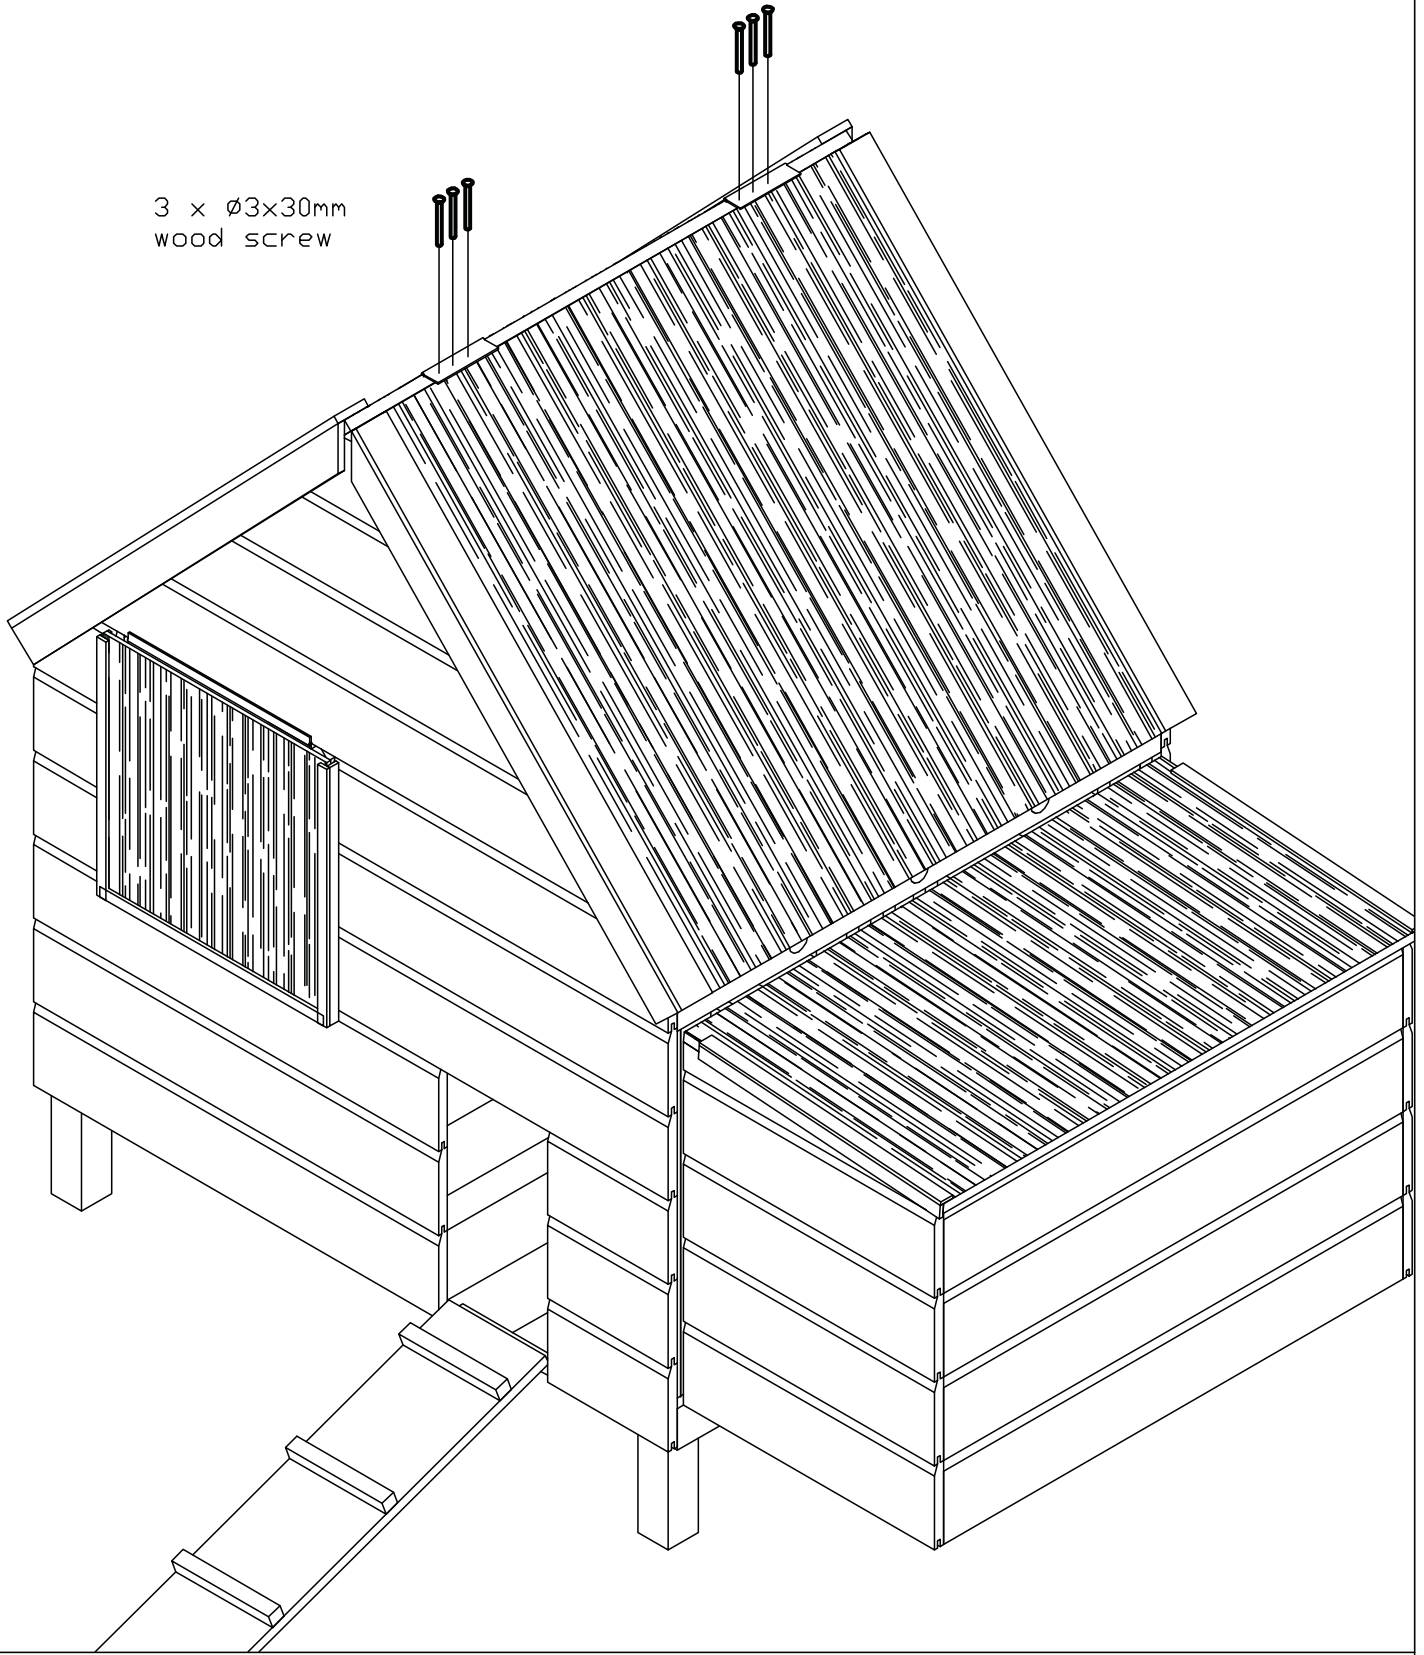

# Chicken coop Lakervelder

Article nr:

26.0066

Last modified:

03.03.2011

Page:

9/11

3 x Ø3x30mm  
wood screw

3 x Ø3x30mm  
wood screw

Article:

Chicken coop Lakervelder

Article nr:

26.0066

Last modified:

03.03.2011

Page: