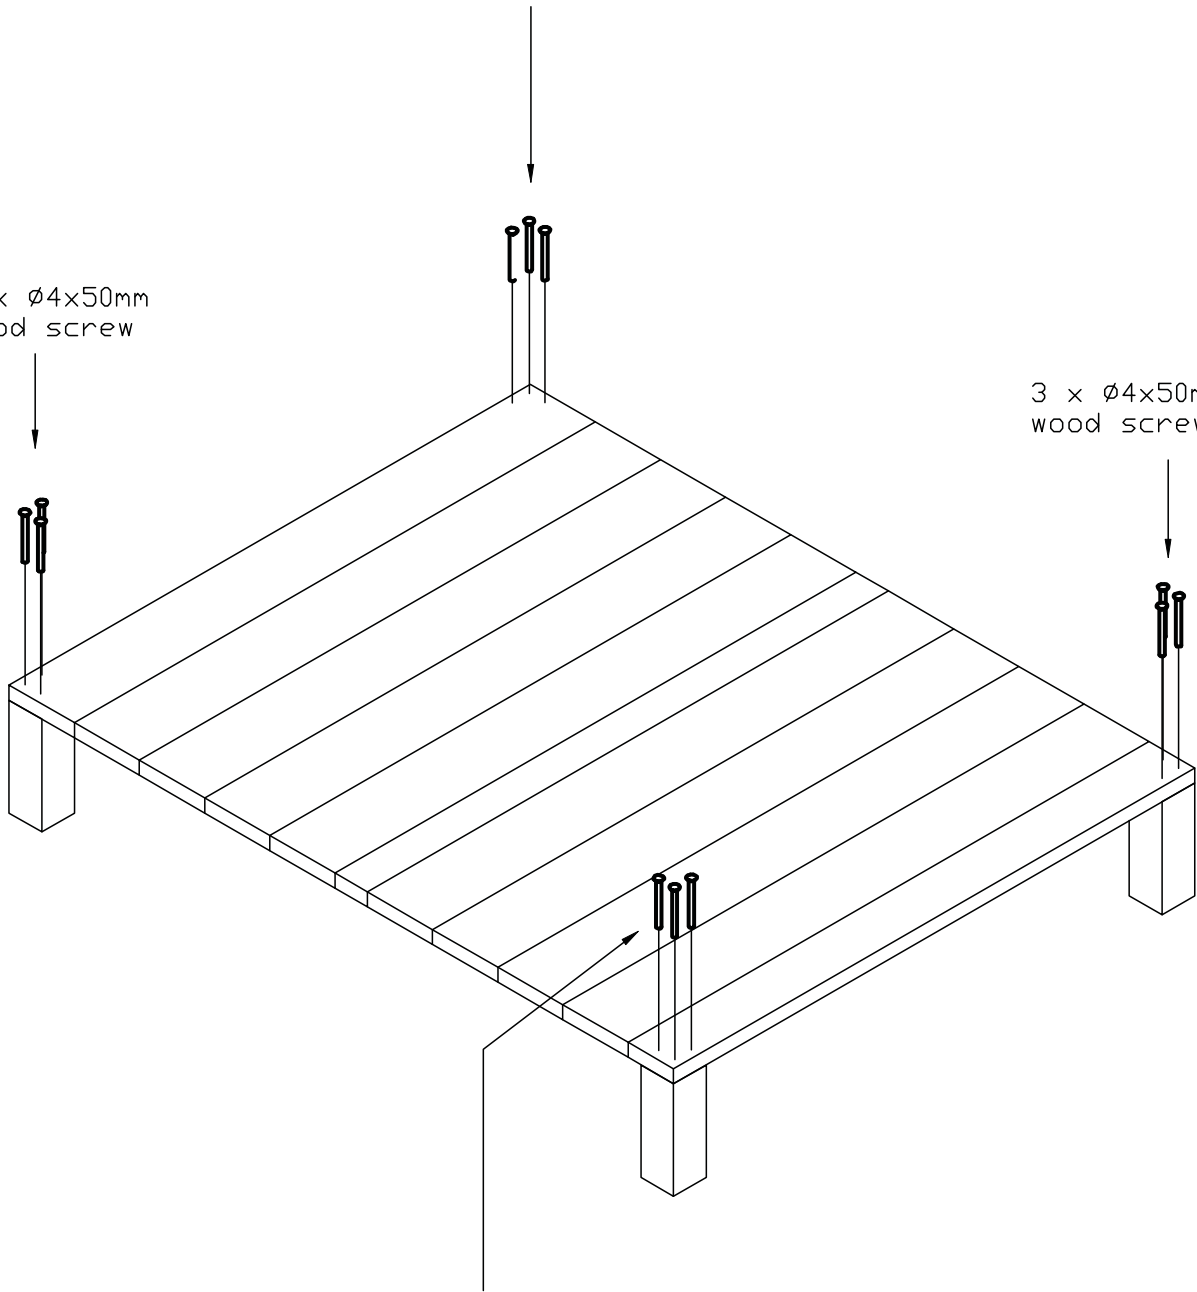

3 x Ø4x50mm  
wood screw

3 x Ø4x50mm  
wood screw

3 x Ø4x50mm  
wood screw

3 x Ø4x50mm  
wood screw

Article:

Chicken coop Lakervelder

Article nr:

26.0066

Last modified:

03.03.2011

Page:

2/11

4 x Ø4x40mm  
wood screw

4 x Ø4x40mm  
wood screw

Article:

Chicken coop Lakervelder