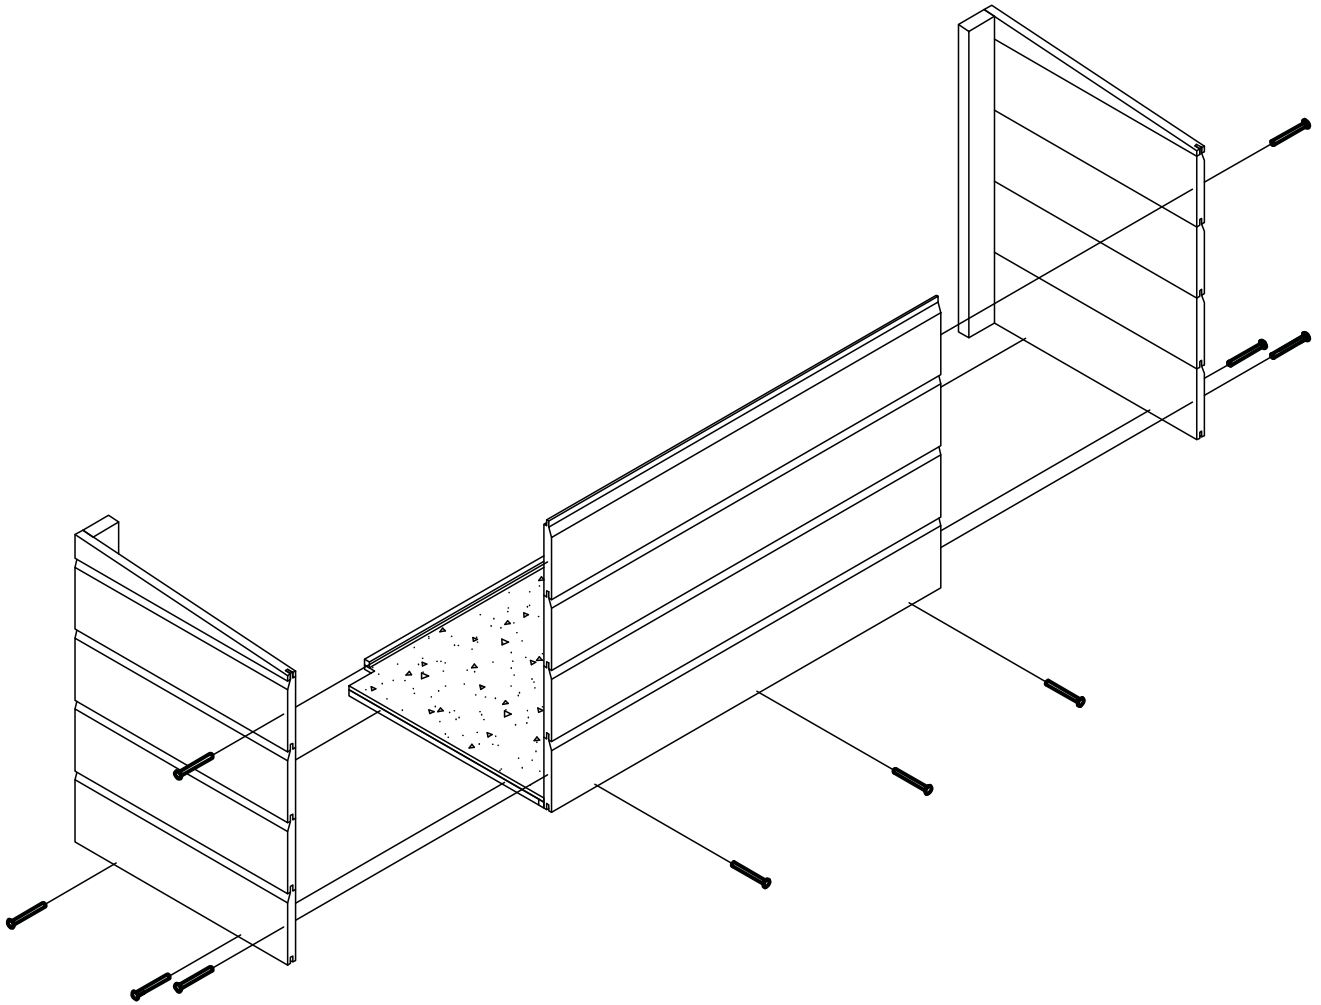

Chicken coop Lakervelder

Article nr:

26.0066

Last modified:

03.03.2011

Page:

5/11

11 x  $\varnothing$ 4x40mm  
wood screw