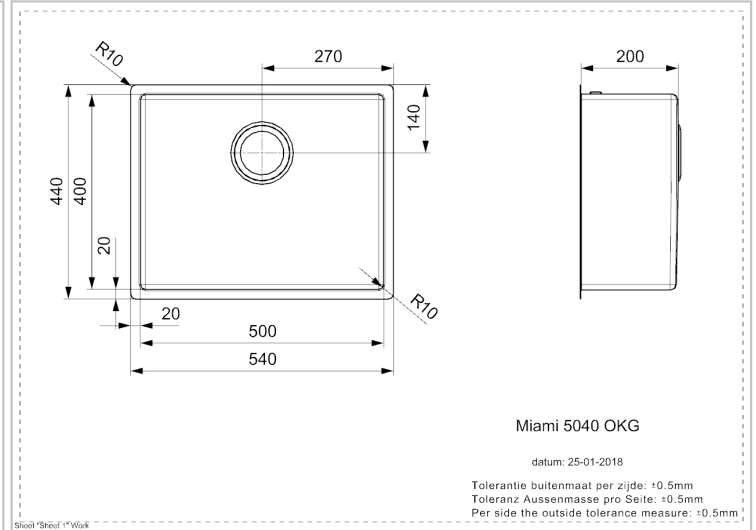

REGINOX

Miami 50x40 Copper

Quick Overview

Our Miami 50x40 sinks can be supplemented with a (complete) colored drain set.

The following drainsets fit the Miami 50x40:

drain set Gun Metal: M2900 (R32527) drain set Copper: M2910 (R32534) drain set Gold: M2920 (R32541)

Additional Information

Depth	200 mm
SKU	R30738
Outlet	3.5" outlet
Cabinet size	600 mm
Type sink	Square sinks
Size sink	500 x 400 mm
Color sink	Copper
Total dimension	540x 440 mm
Packaging	Box
Installation method	Undermount, Integrated, Semi-integrated