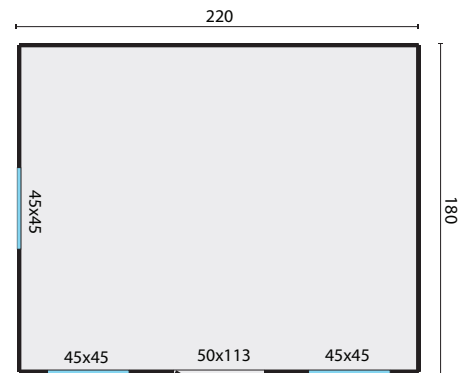

Tuindeco Lola

All sizes are approximate and in cm

 **4,0m²**
 **8,0m³**
 **7,5m²**

 **16mm**
 **16mm**
 **plexi**

 **310kg**
 **220x120x60cm**